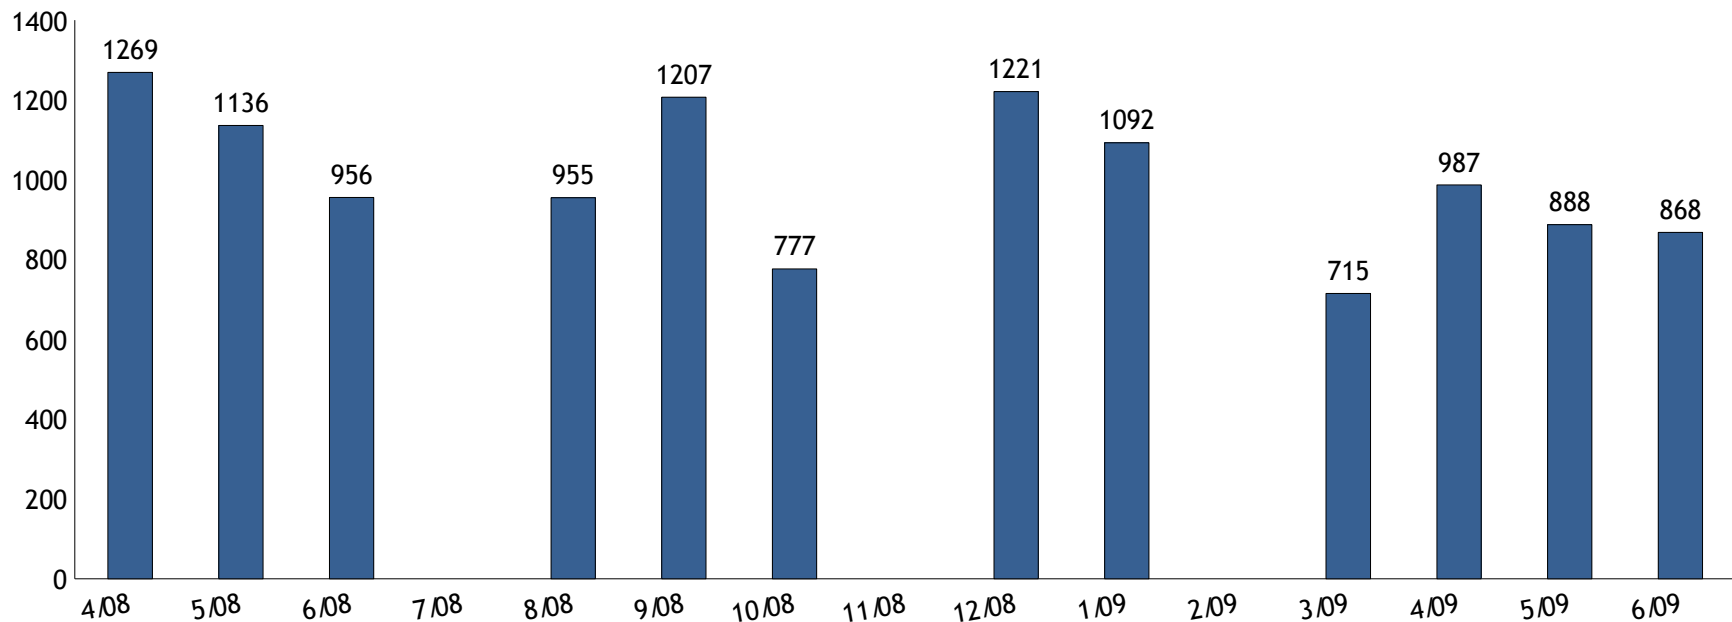

## Average Price per Square Foot

County : Marin

Cities : Belvedere; Areas : Belvedere

Property Sub type(s) : All

Price Range : Any - Any

■ Price

Note: This chart shows the average price per square foot at which listings closed for the last 15 month(s) in the selected area. This information is deemed reliable but not guaranteed.