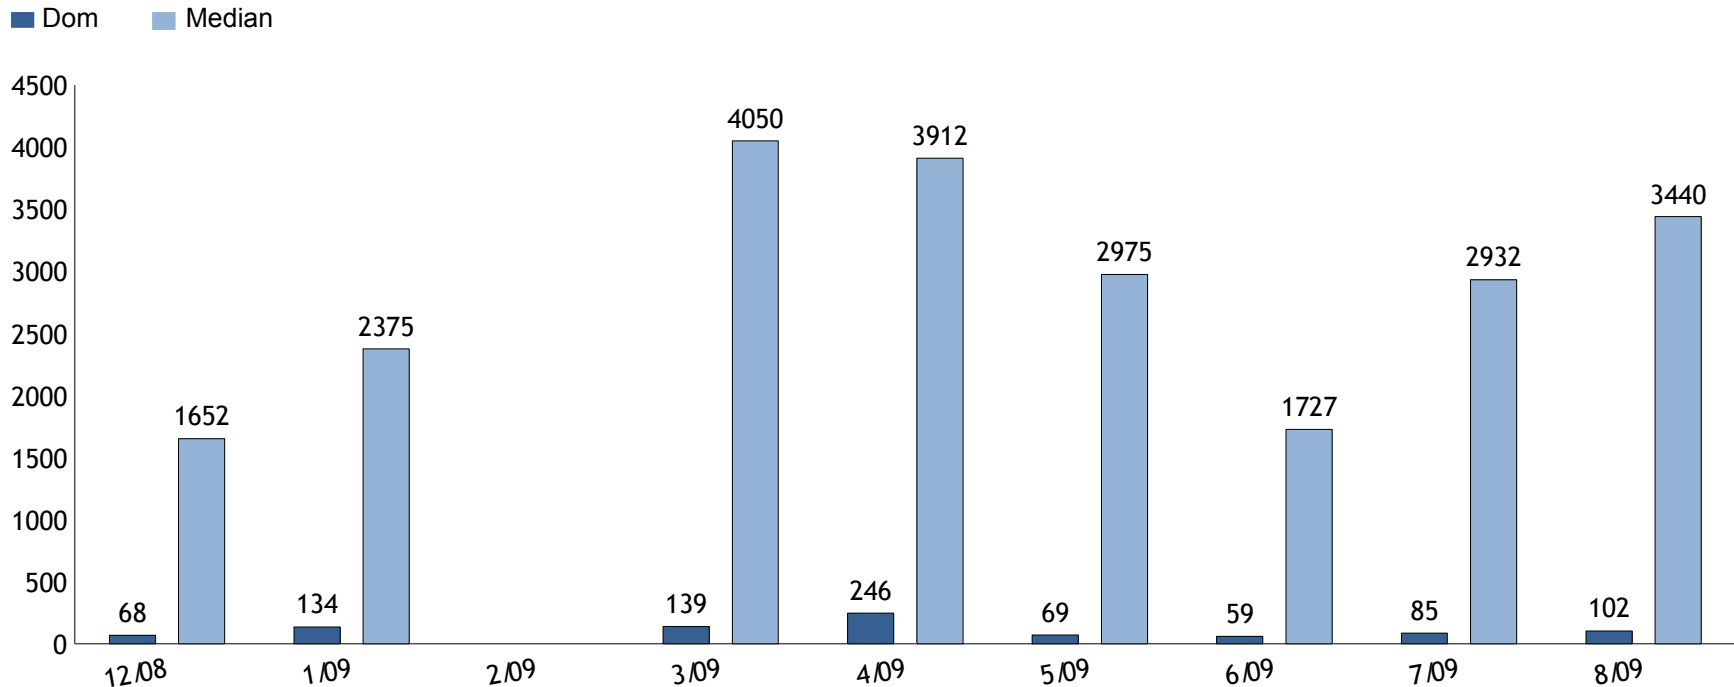

Market Statistics

Days on Market/Median Price(\$000's) of Sold Homes

County : Marin
Cities : Belvedere; Areas :
Property Sub type(s) : All

Note: This chart shows the median price and number of days listings have been on the market for the last 9 month(s) in the selected area. This information is deemed reliable but not guaranteed.