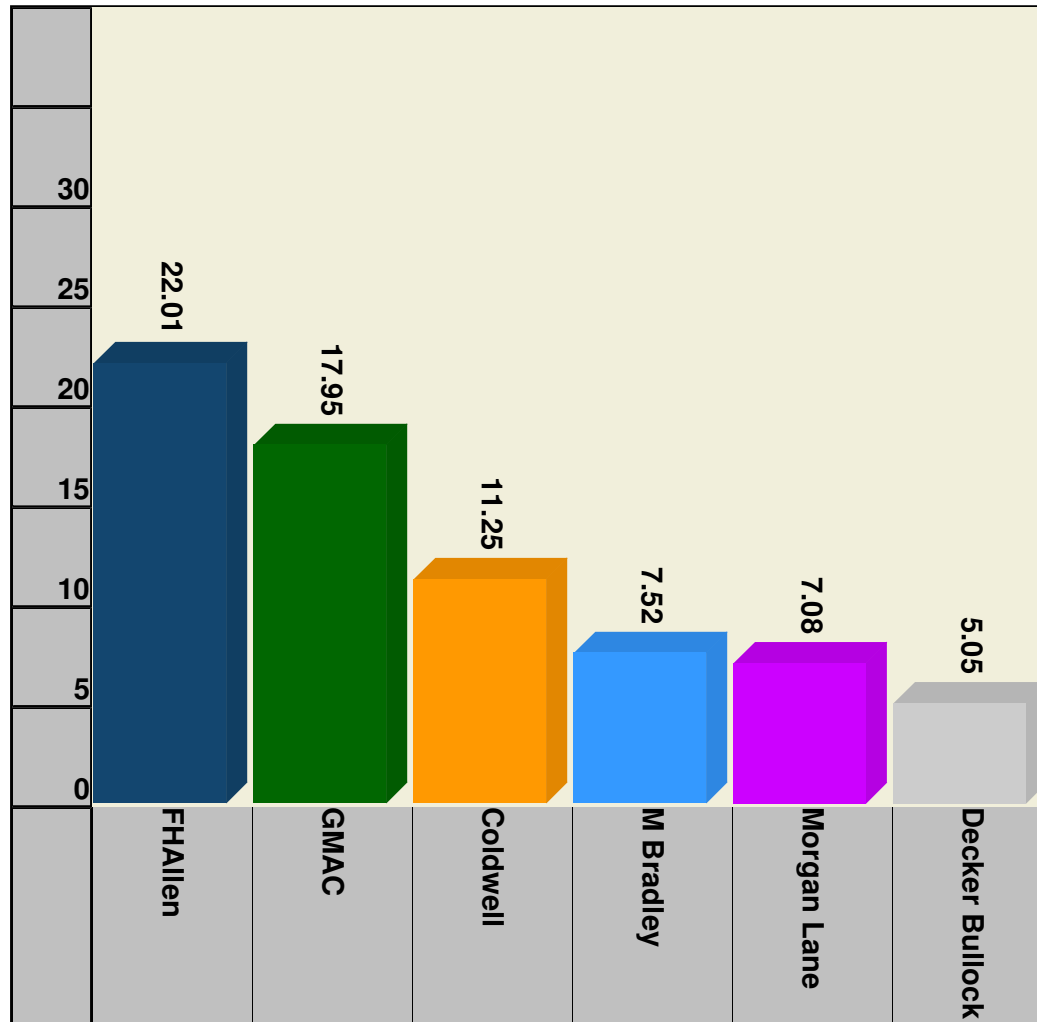

Market Share Report Bar Chart

County: Marin

Cities: ; Areas:

Property SubType: All

Price Range: Any - Any; Date Range: 1/1/2008 - 12/31/2008

Listing Type: Closed Sales; Sales Type: Total Sales; Market Share in: \$ Volume

Note: This chart shows the activity of Top Brokers in the area specified. This information is deemed reliable but not guaranteed.