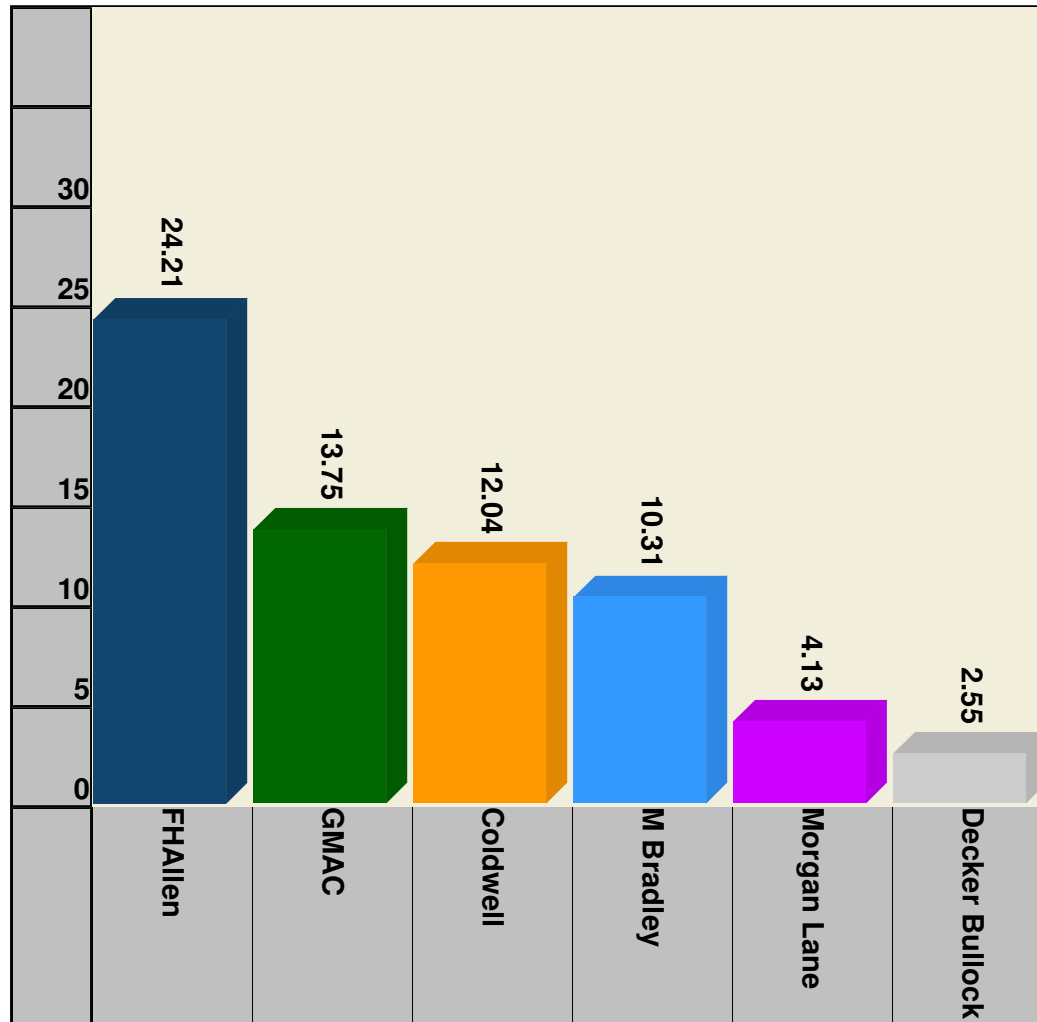

Market Share Report Bar Chart

County: Marin

Cities: ; Areas:

Property SubType: All

Price Range: Any - Any; Date Range: 1/1/2008 - 12/31/2008

Listing Type: Closed Sales; Sales Type: Total Sales; Market Share in: Units

Note: This chart shows the activity of Top Brokers in the area specified. This information is deemed reliable but not guaranteed.