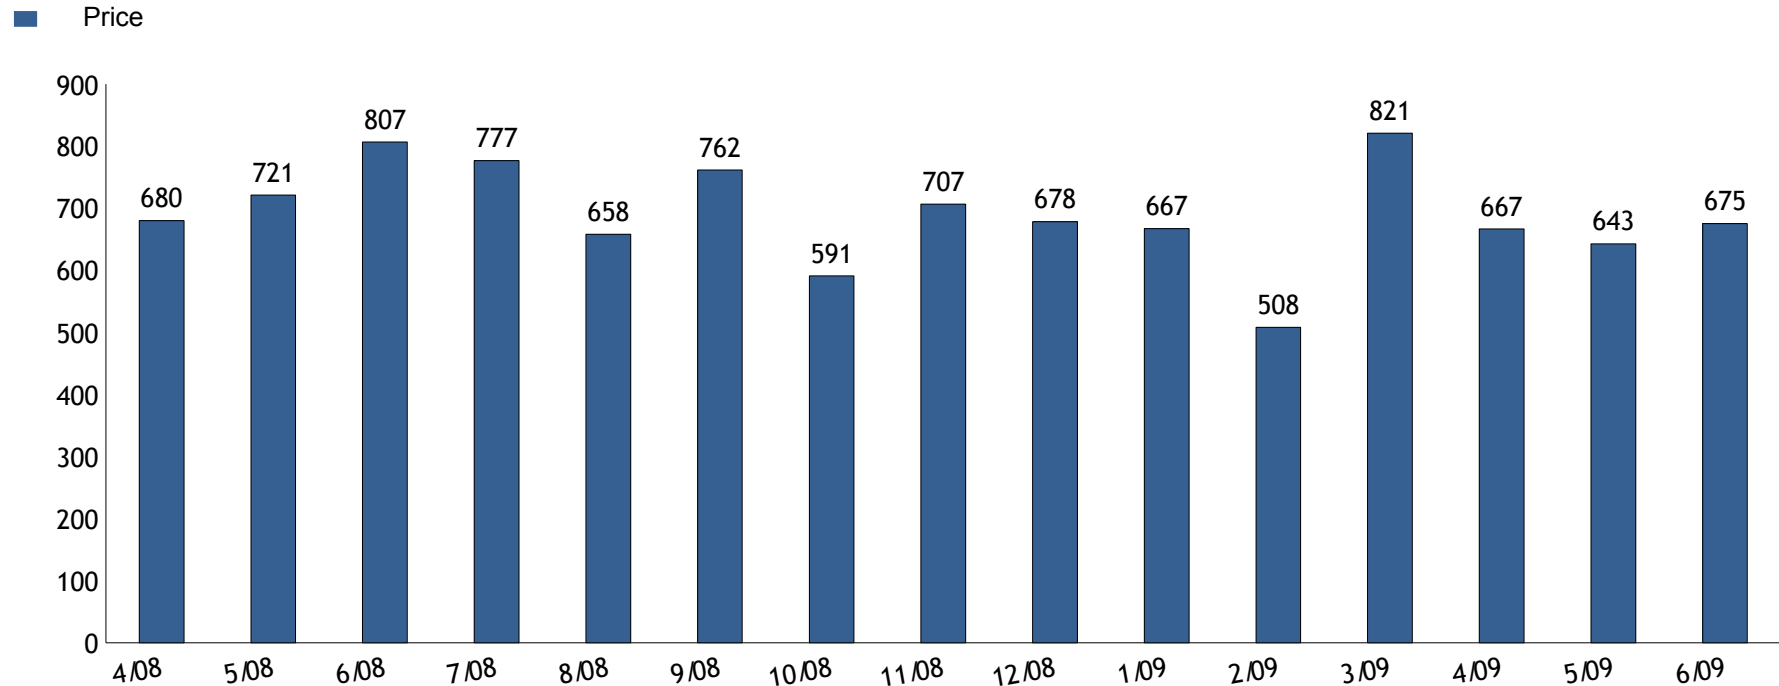

Market Statistics

Average Price per Square Foot

County : Marin
Cities : Tiburon; Areas : Tiburon
Property Sub type(s) : All
Price Range : Any - Any

Note: This chart shows the average price per square foot at which listings closed for the last 15 month(s) in the selected area. This information is deemed reliable but not guaranteed.